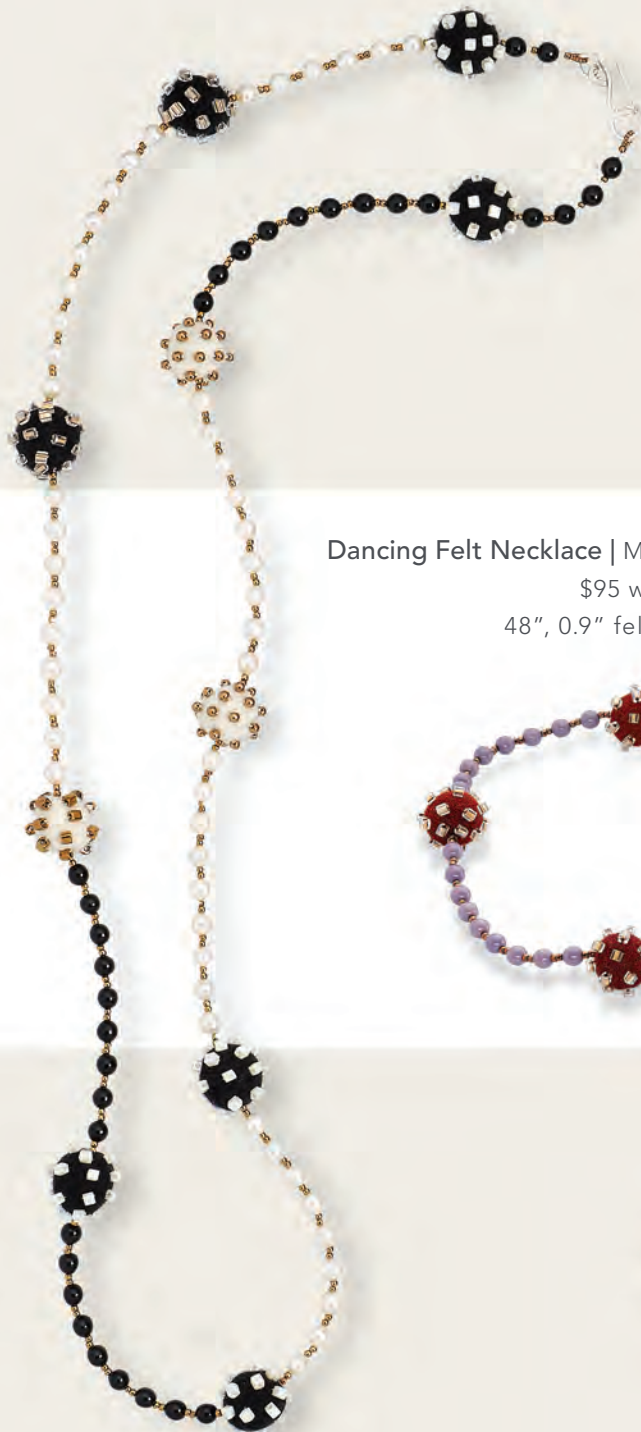

LindaMAYStudio

LindaMAYStudio

Linda May

215.923.3320
742 S. Warnock Street
Philadelphia, PA 19147
lm@lindamaystudio.com
www.LindaMayStudio.com

Collection | NEUTRALS

Dancing Felt Necklace | Black/White
\$95 wholesale
48", 0.9" felted balls

Big Felt Necklace | Black/White
\$140 wholesale
18" adjustable, 1.5" felted balls

Big Felt Necklace | Peach
\$140 wholesale
18" adjustable, 1.5" felted balls

Big Felt Necklace | Greys
\$140 wholesale
18" adjustable, 1.5" felted balls

Dancing Felt Necklace | Mahogany
\$95 wholesale
48", 0.9" felted balls

Big Felt Necklace | Mahogany
\$140 wholesale
18" adjustable, 1.5" felted balls

Small Felt Necklace | Black/White
\$120 wholesale
18" adjustable, 0.9" felted balls

Small Felt Necklace | Greys
\$120 wholesale
18" adjustable, 0.9" felted balls

Small Felt Necklace | Mahogany
\$120 wholesale
18" adjustable, 0.9" felted balls

Fun Felt Bracelet | Black/White
\$75 wholesale each
7" adjustable, 0.9" felted balls